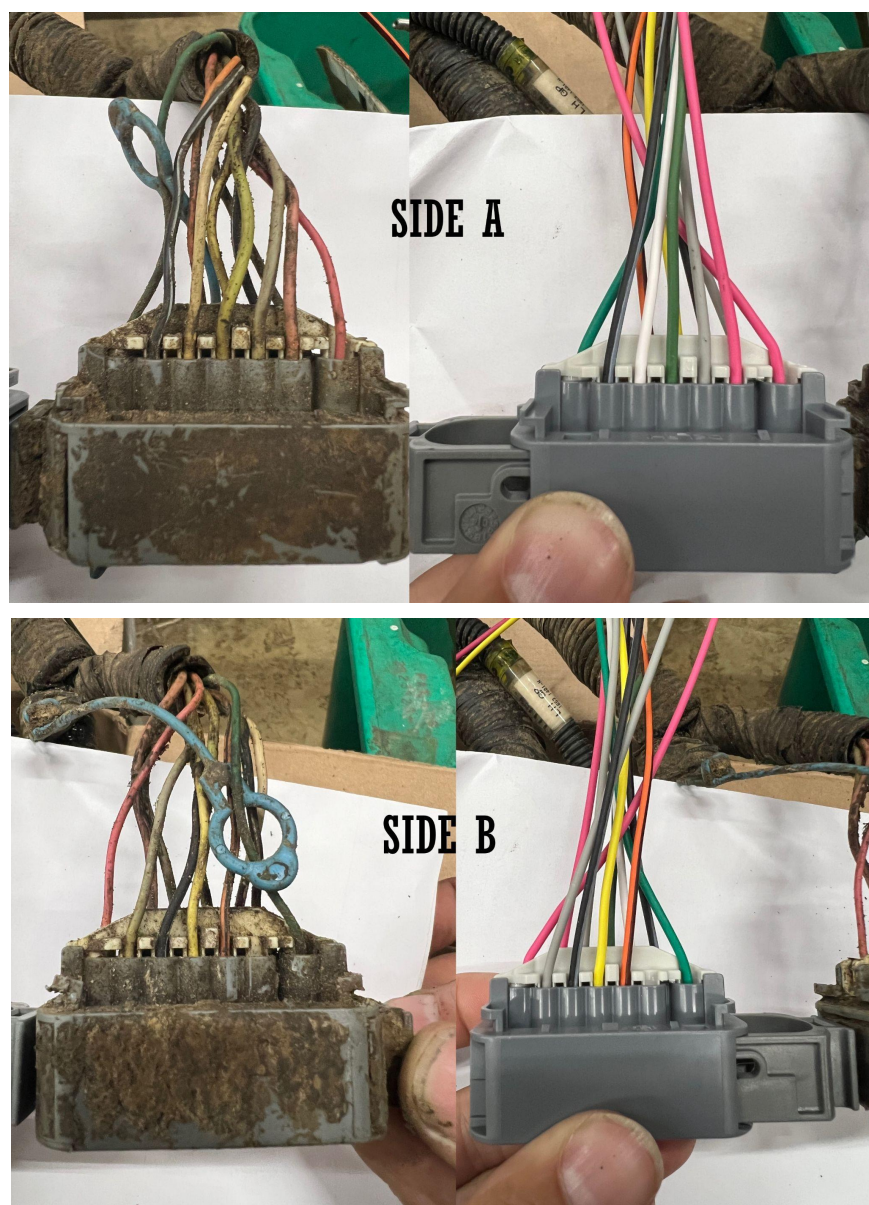

227 Industrial Drive Harbor Beach Mi 48441
Phone:989-479-0444 Fax:989-479-9844

IMPORTANT

Installation of this repair harness requires attention to detail. It's always best practice to install this repair harness 1 wire at a time. Wire coatings can discolor overtime so always match your wires based on pin location, not wire color. The pictures below are an example of correct pin layout and color match vs a used harness.

DHD 100-449 Repair Harness for 2001-2005 Allison 1 Plug NSBU